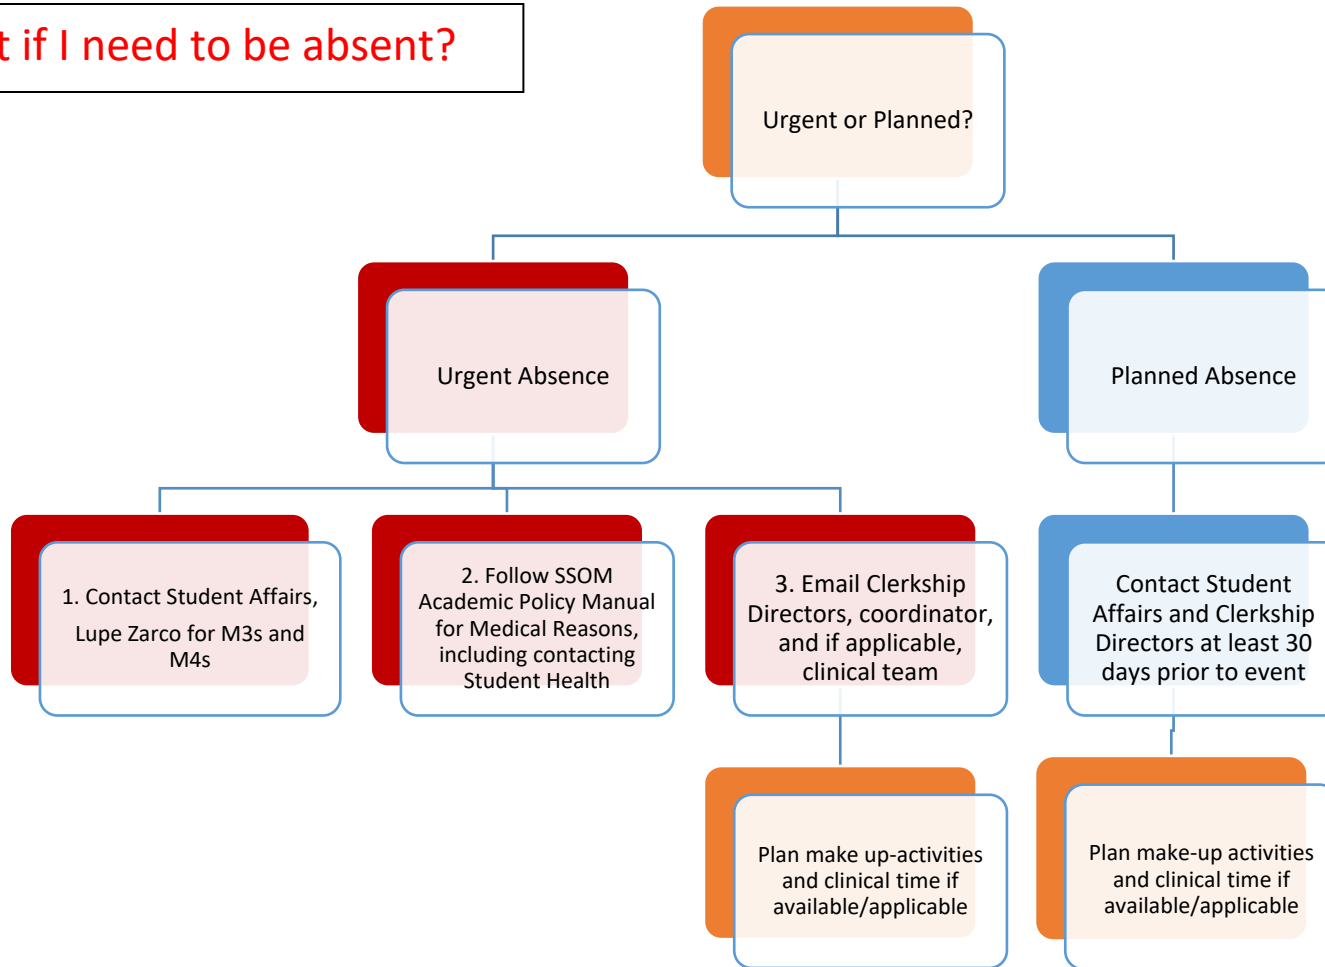

What if I need to be absent?

Lupe Zarco (Assistant Director of Student Affairs, MS3 and MS4)
gzarco@luc.edu

Dr. Rick Gill (Neurology Clerkship Director)
Rick.Gill@lumc.edu

Maureen Flaherty (Clerkship Coordinator)
mflaherty@luc.edu